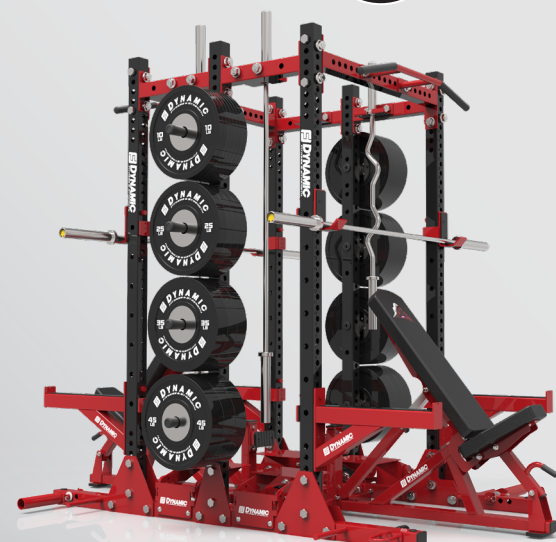

TITAN DOUBLE HALF RACK SP 400016-99*