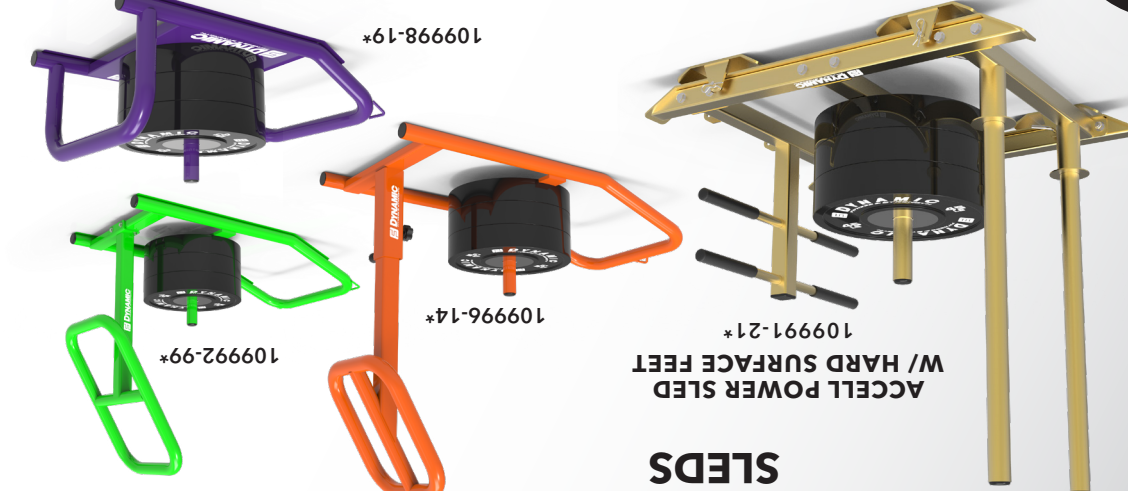

STORAGE

SEE MORE AT: MyDynamicFitness.com/Sleds