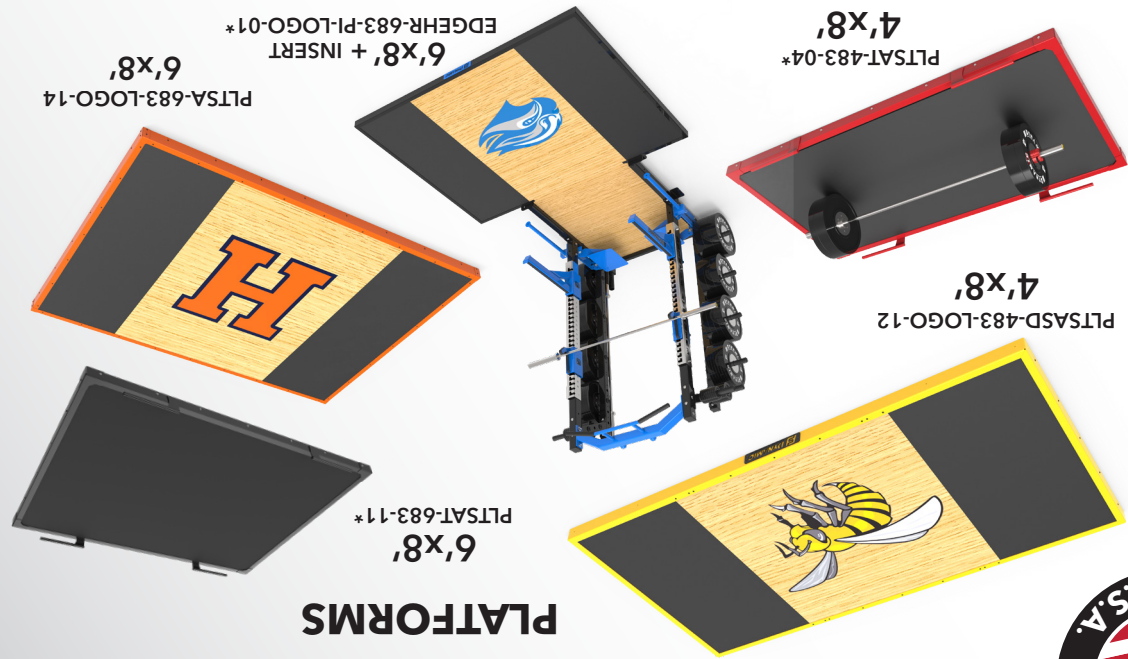

SEE MORE AT: MyDynamicFitness.com/Platforms