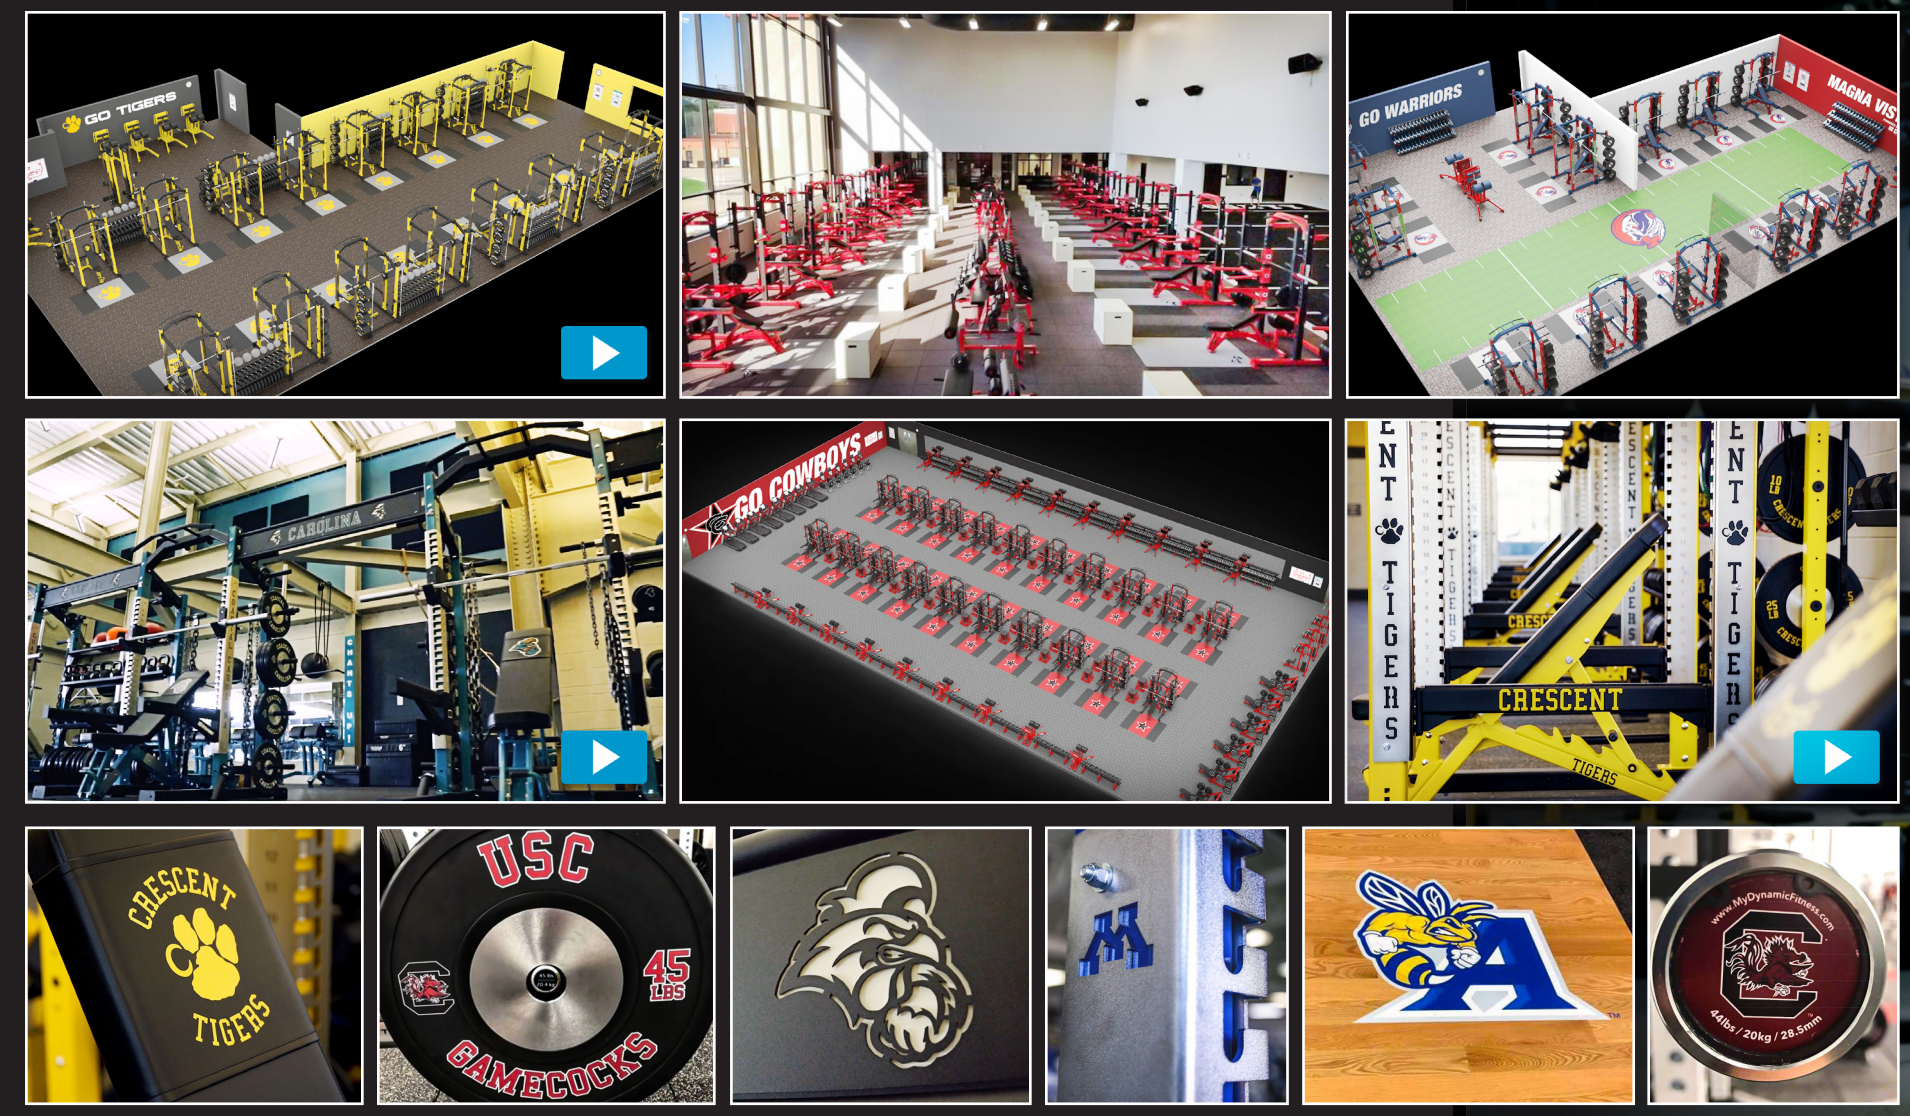

DESIGN, CUSTOMIZE, PERSONALIZE.

BRANDED BENCH PADS   BRANDED PLATES   BRANDED CONNECTORS   BRANDED RACKS   BRANDED PLATFORMS   BRANDED BARS