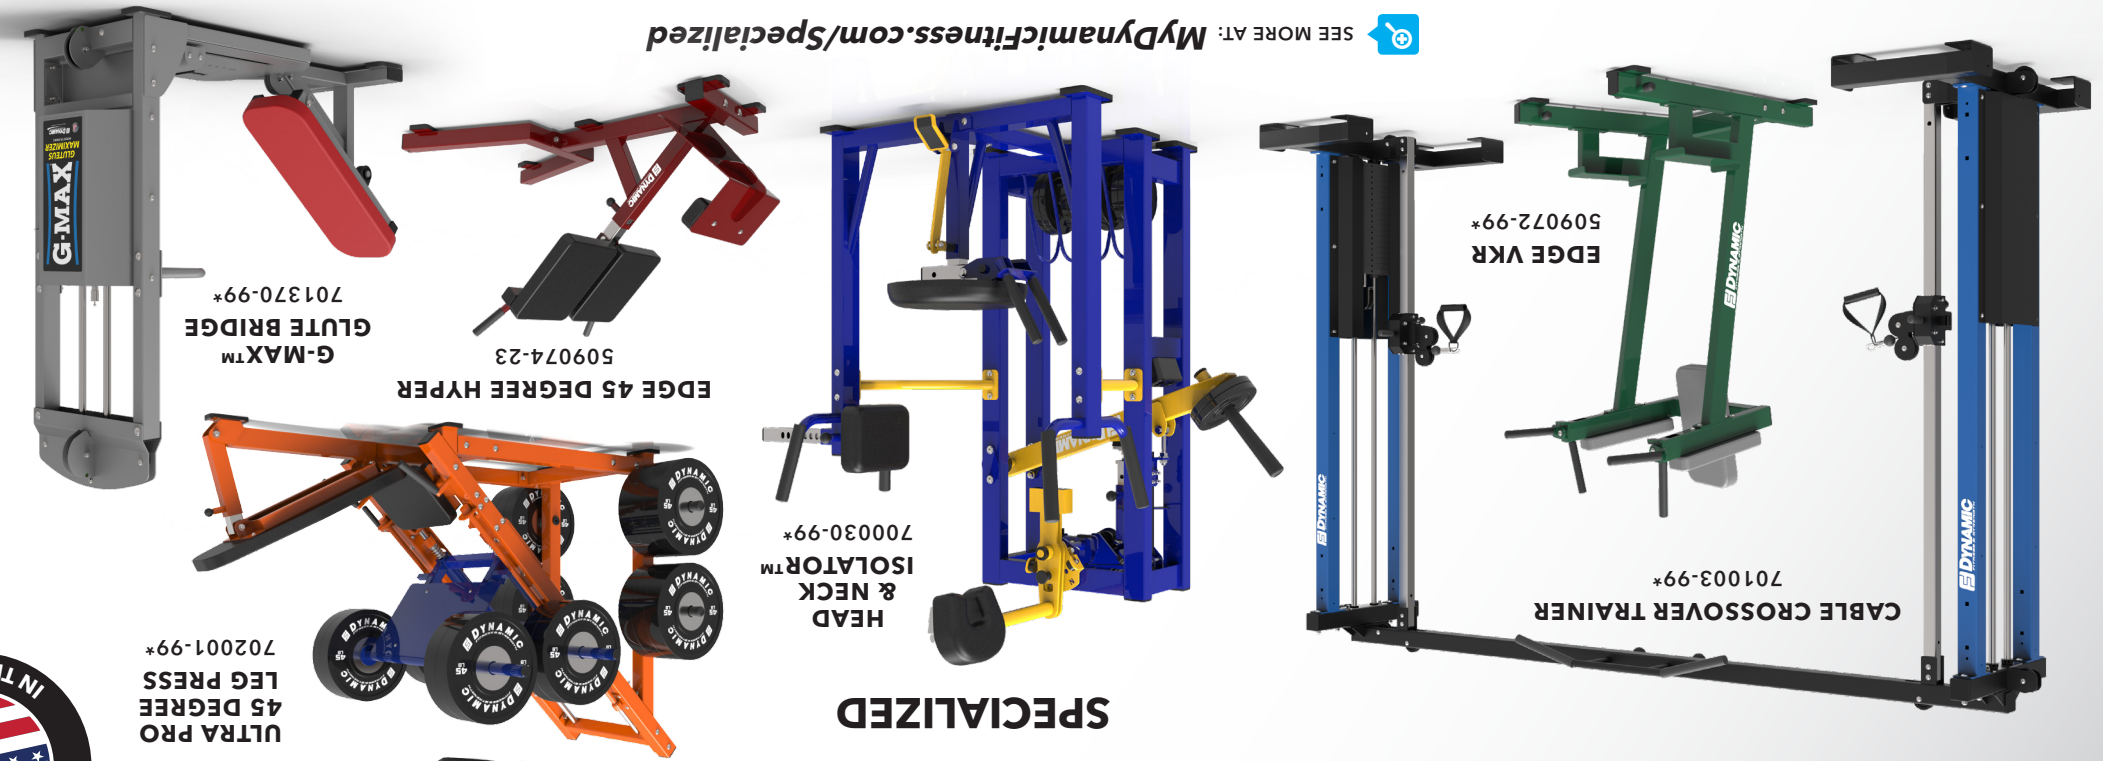

SPECIALIZED

SEE MORE AT: [MyDynamicFitness.com/Storage](https://MyDynamicFitness.com/Storage)

STORAGE

SEE MORE AT: [MyDynamicFitness.com/Sleds](https://MyDynamicFitness.com/Sleds)

SLEDS

SEE MORE AT: [MyDynamicFitness.com/Benches](https://MyDynamicFitness.com/Benches)

## ULTRA PRO STANDARD FEATURES

- 1 CHROME UPRIGHT WRAPS w/ 2" ADJUSTMENTS + LASER CUT DYNAMIC LOGO
- 2 NOTCH-LOCK™ J-CUPS & SAFETY ARMS
- 3 12 LONG PLATE STORAGE PEGS
- 4 DUAL LOWER ATTACHMENT RECEPTACLES
- 5 QUAD BAR STORAGE
- 6 VARIABLE GRIP CHIN BAR & BALL GRIPS

ULTRA PRO ADJUSTABLE STAND-UP BENCH 709060SU-21\*

EDGE POWER RACK 6'X8' PLATFORM INSERT W/LOGO EDGEPR-683-PI-LOGO-99\*

## EDGE STANDARD FEATURES

- 1 7 GA. STEEL UPRIGHTS w/ 3.5" ADJUSTMENTS
- 2 NOTCH-LOCK™ J-CUPS & SAFETY ARMS
- 3 12 SHORT PLATE STORAGE PEGS
- 4 DUAL BAR STORAGE
- 5 VARIABLE GRIP CHIN BAR

\*OPTIONAL FEATURES SHOWN (NOT INCLUDED / SOLD SEPARATELY)