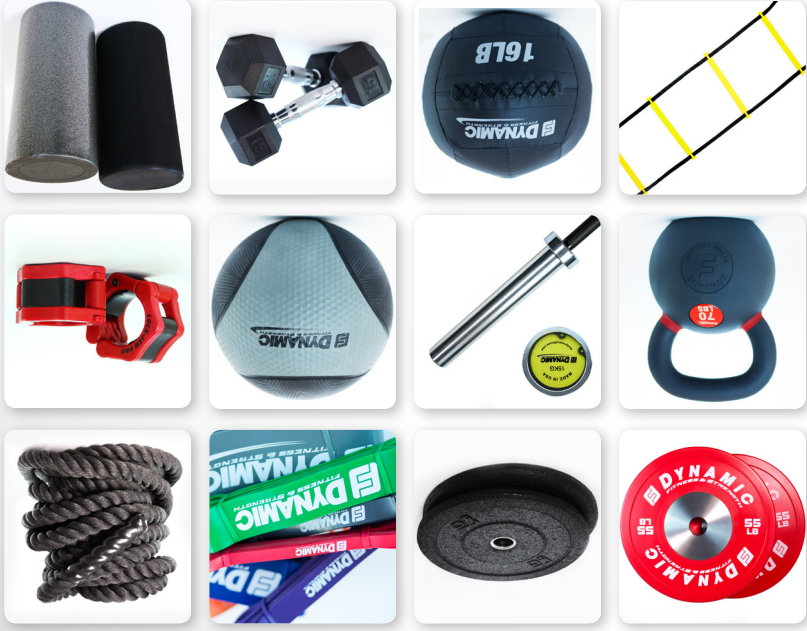

SHOP NOW AT: [MyDynamicFitness.com/Accessories](https://MyDynamicFitness.com/Accessories)

SEE MORE AT: [MyDynamicFitness.com/Platforms](https://MyDynamicFitness.com/Platforms)

PLATFORMS

SEE MORE AT: [MyDynamicFitness.com/Specialized](https://MyDynamicFitness.com/Specialized)

SPECIALIZED

SEE MORE AT: [MyDynamicFitness.com/Storage](https://MyDynamicFitness.com/Storage)

STORAGE

SEE MORE AT: [MyDynamicFitness.com/Sleds](https://MyDynamicFitness.com/Sleds)

SLEDS

SEE MORE AT: [MyDynamicFitness.com/Benches](https://MyDynamicFitness.com/Benches)