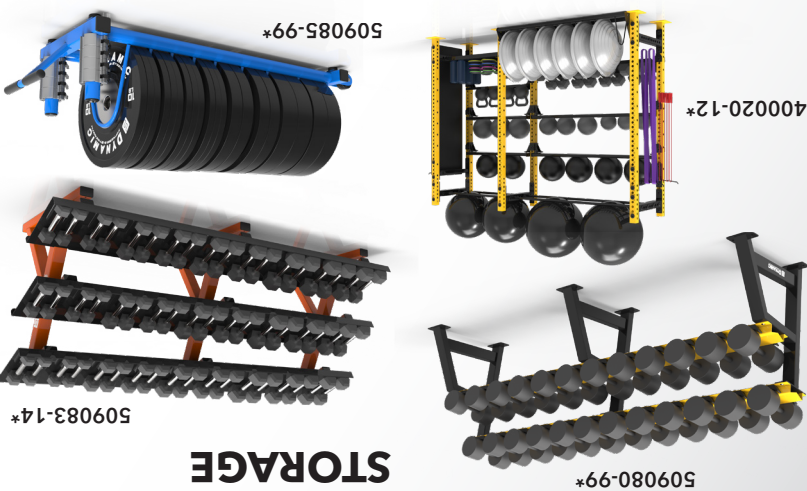

SPECIALIZED

SEE MORE AT: [MyDynamicFitness.com/Storage](https://MyDynamicFitness.com/Storage)

STORAGE

SEE MORE AT: [MyDynamicFitness.com/Sleds](https://MyDynamicFitness.com/Sleds)

SLEDS

SEE MORE AT: [MyDynamicFitness.com/Benches](https://MyDynamicFitness.com/Benches)

## ULTRA PRO STANDARD FEATURES

- 1 CHROME UPRIGHT WRAPS w/ 2" ADJUSTMENTS + LASER CUT DYNAMIC LOGO
- 2 NOTCH-LOCK™ J-CUPS & SAFETY ARMS
- 3 12 LONG PLATE STORAGE PEGS
- 4 DUAL LOWER ATTACHMENT RECEPTACLES
- 5 QUAD BAR STORAGE
- 6 VARIABLE GRIP CHIN BAR & BALL GRIPS

## EDGE STANDARD FEATURES

- 1 7 GA. STEEL UPRIGHTS w/ 3.5" ADJUSTMENTS
- 2 NOTCH-LOCK™ J-CUPS & SAFETY ARMS
- 3 12 SHORT PLATE STORAGE PEGS
- 4 DUAL BAR STORAGE
- 5 VARIABLE GRIP CHIN BAR

\*OPTIONAL FEATURES SHOWN (NOT INCLUDED / SOLD SEPARATELY)

# TITAN SERIES 3x3 11 GAUGE STEEL FRAME

SEE MORE AT: [MyDynamicFitness.com/Titan](http://MyDynamicFitness.com/Titan)

ULTRA PRO / EDGE ATTACHMENTS

TITAN DOUBLE HALF RACK SP 400016-99\*

TITAN POWER RACK W/ STORAGE 400015-99\*